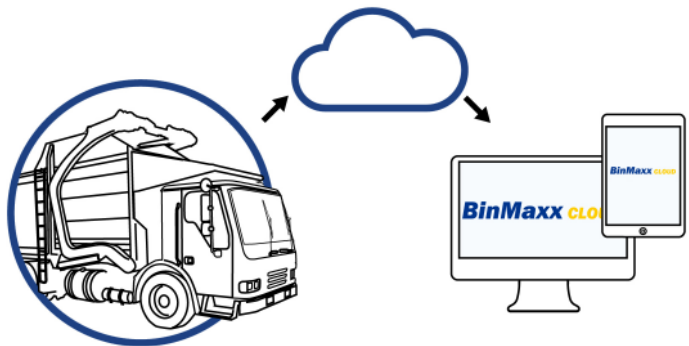

BINMAXX

Front loader scale

- Provides commercial bin weights
- Arm mounted for durability
- Dynamic “weigh-in-motion”
- Ability to store up to 1000 lifts
- Compatible with on-board computers
- Optional printer

LOADMAXX

Axle Scale

- GVW, Net Payload, and Axle Group Weights
- Assists in disposal site decisions
- Eliminate overweight fines
- Tool for drivers to operate safely
- Reduce equipment abuse and related costs
- Two programmable alarm outputs
- Optional weight receipt printer

BINMAXX CLOUD

Front Loader Scale - Cloud Based Software

- Free! No subscription cost
- Access data easily and securely
- Login from any computer or smart device
- View customer information and pickup locations
- Manage pickup fees and expected charges
- Download detailed lift reports as spreadsheets and PDF

Secure data upload to the Cloud takes place behind the scenes. Your front loader scale data will automatically upload to the cloud as soon as it is within about 300 meters of the yard. This cloud based storage system is a cost-effective, hassle free solution for you to better manage productivity and profitability.